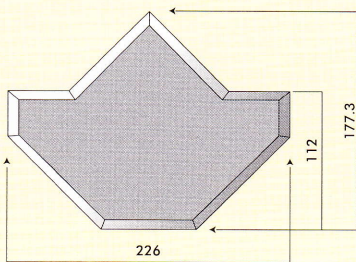

Tango

INTERLOCK TILES

Colour Options :

■ Red ■ Grey ■ Green ■ Black ■ Brown ■ Beige ■ Yellow

We assist you in choosing the right colours & patterns.

Visit our showroom for impressive ideas and designs.

MODERN
CONCRETE PRODUCTS L.L.C.