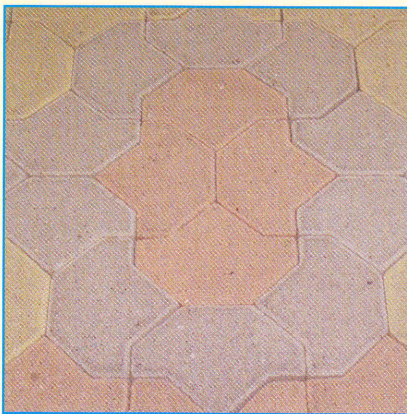

Tango

INTERLOCK TILES

Colour Options :

■ Red ■ Grey ■ Green ■ Black ■ Brown ■ Beige ■ Yellow

We assist you in choosing the right colours & patterns.

Visit our showroom for impressive ideas and designs.

MODERN
CONCRETE PRODUCTS L.L.C.