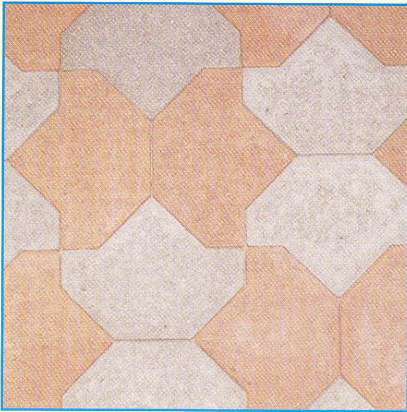

Tango

INTERLOCK TILES

Colour Options :

■ Red ■ Grey ■ Green ■ Black ■ Brown ■ Beige ■ Yellow

We assist you in choosing the right colours & patterns.

Visit our showroom for impressive ideas and designs.

MODERN
CONCRETE PRODUCTS L.L.C.