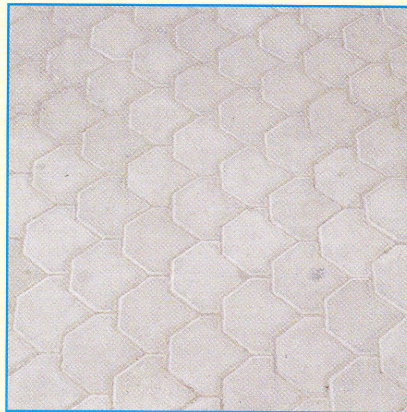

Tango

INTERLOCK TILES

Colour Options :

■ Red ■ Grey ■ Green ■ Black ■ Brown ■ Beige ■ Yellow

We assist you in choosing the right colours & patterns.

Visit our showroom for impressive ideas and designs.

MODERN
CONCRETE PRODUCTS L.L.C.