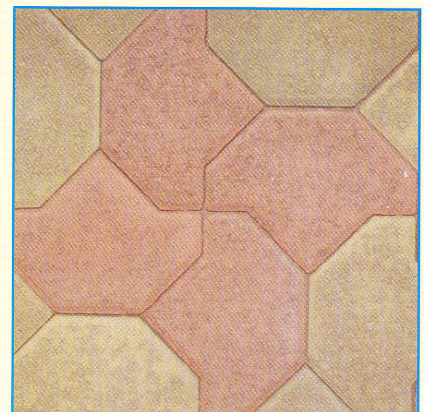

Tango

INTERLOCK TILES

Colour Options :

■ Red ■ Grey ■ Green ■ Black ■ Brown ■ Beige ■ Yellow

We assist you in choosing the right colours & patterns.

Visit our showroom for impressive ideas and designs.

MODERN
CONCRETE PRODUCTS L.L.C.