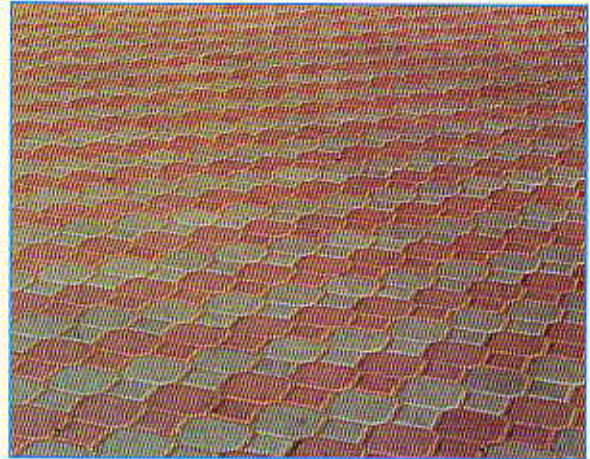

Uni Decor

INTERLOCK TILES

Size(Dimensions in mm)		
L	B	H
227	137	60

Colour Options :

Red
 Grey
 Green
 Black
 Brown
 Beige
 Yellow

We assist you in choosing the right colours & patterns.

Visit our showroom for impressive ideas and designs.