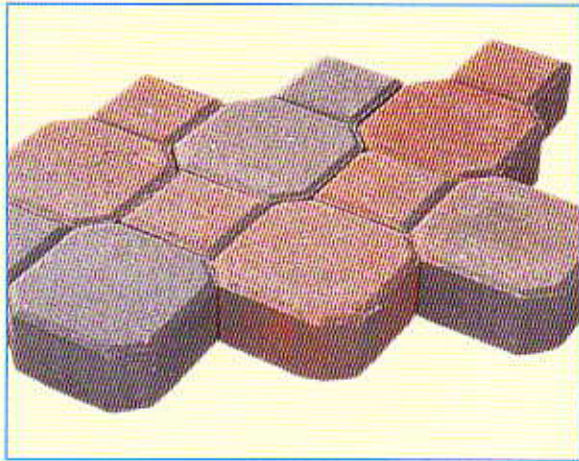

Uni Decor

INTERLOCK TILES

Size(Dimensions in mm)		
L	B	H
227	137	60

Colour Options :

Red
 Grey
 Green
 Black
 Brown
 Beige
 Yellow

We assist you in choosing the right colours & patterns.

Visit our showroom for impressive ideas and designs.