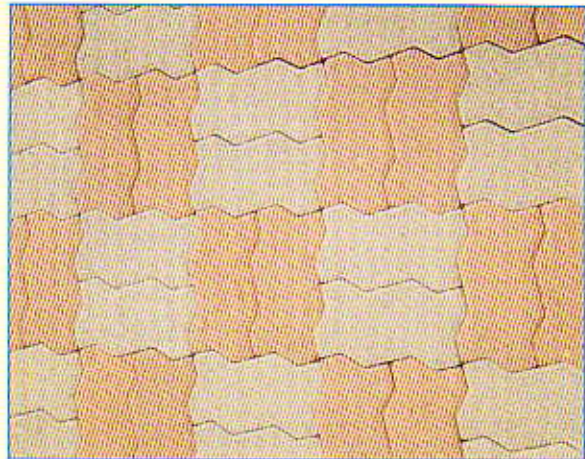

Uni

INTERLOCK TILES

Size(Dimensions in mm)		
L	B	H
222	110	50
222	110	60
222	110	80

Colour Options :

■ Red ■ Grey ■ Green ■ Black ■ Brown ■ Beige ■ Yellow

We assist you in choosing the right colours & patterns.