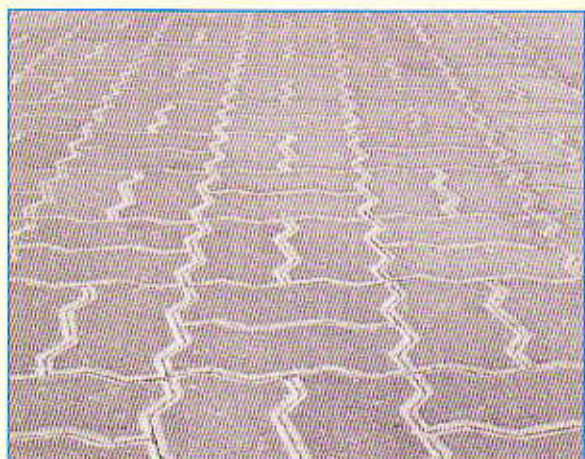

Uni

INTERLOCK TILES

Size(Dimensions in mm)		
L	B	H
222	110	50
222	110	60
222	110	80

Colour Options :

■ Red ■ Grey ■ Green ■ Black ■ Brown ■ Beige ■ Yellow

We assist you in choosing the right colours & patterns.