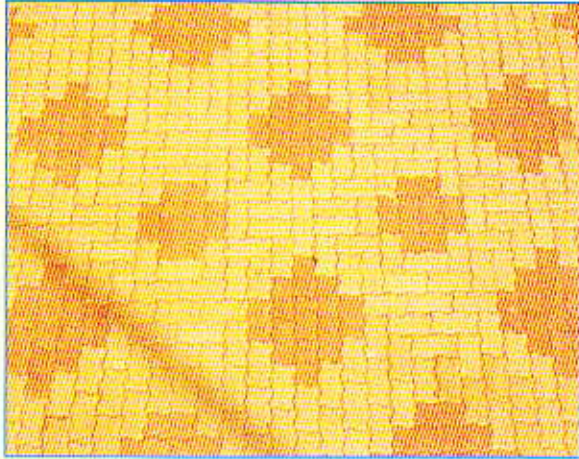

Uni

INTERLOCK TILES

Size(Dimensions in mm)		
L	B	H
222	110	50
222	110	60
222	110	80

Colour Options :

■ Red ■ Grey ■ Green ■ Black ■ Brown ■ Beige ■ Yellow

We assist you in choosing the right colours & patterns.