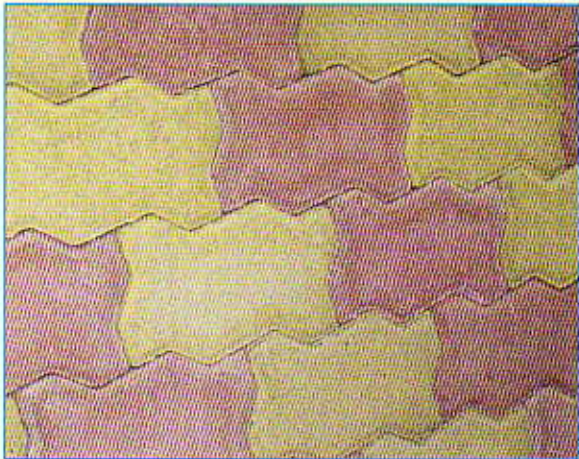

Uni

INTERLOCK TILES

Size(Dimensions in mm)		
L	B	H
222	110	50
222	110	60
222	110	80

Colour Options :

■ Red ■ Grey ■ Green ■ Black ■ Brown ■ Beige ■ Yellow

We assist you in choosing the right colours & patterns.