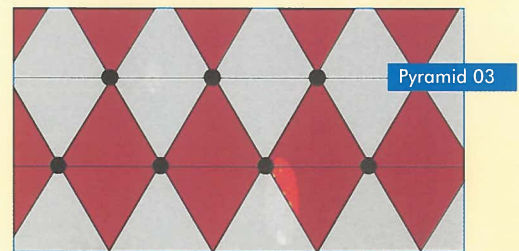

Pyramid 03

MODERN
CONCRETE PRODUCTS L.L.C.

المنتجات الأسمنتية ش. م. م.
الحريثة