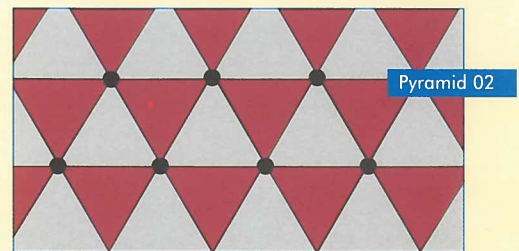

PYRAMID

A New Generation Design

Though many designs are available with MCP, it is noteworthy that the company has always endeavoured to bring in new alternatives to the construction industry. MCP like always, now brings in the suave selection of 'Pyramid' tiles that gives a complete facelift to pavements lending an altogether different dimension to large open areas.

'Pyramid' tiles are available in a choice of many vibrant colours or hues to ensure that the wide customer base of MCP takes an instant liking to this design range.

Among many other areas, Pyramid is well suited for walkways, parks, amusement centres, public sit-outs, villas and roof sit-outs, souqs, hypermarkets, theatres, hotels & restaurant outdoors, beach areas, corniches, parking areas etc.

Pyramid 02

MODERN
CONCRETE PRODUCTS L.L.C.

المنتجات الأسمنتية ش. م. م.
الحريثة