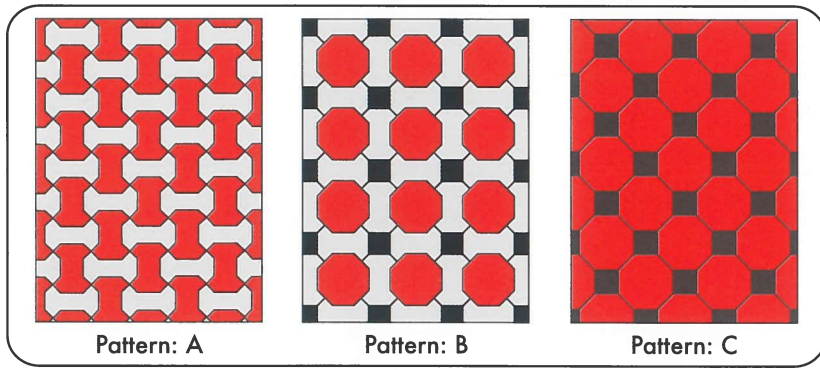

Aesthetic and Durable

Quadro composite paving system is manufactured to the highest standards. The raw materials that go into each Quadro tile ensure that the tiles last for a long time.

Whether you choose Quadro for the attractive designs, colours or economy you will be glad you chose Quadro!!