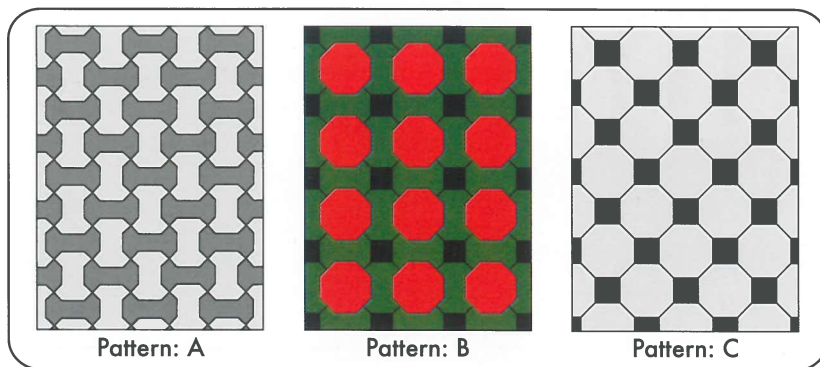

## Vibrant patterns, combinations, bands: all you need is 4 stones!

### Aesthetic and Durable

Quadro composite paving system is manufactured to the highest standards. The raw materials that go into each Quadro tile ensure that the tiles last for a long time.

Whether you choose Quadro for the attractive designs, colours or economy you will be glad you chose Quadro!!

### Flexible and colourful

The Quadro system can be used over small, compact areas or large extended areas to form attractive patterns.

With seven colours to choose from, the Quadro system can be used to form interesting patterns. Even when a single colour is used, Quadro ensures pleasing results.